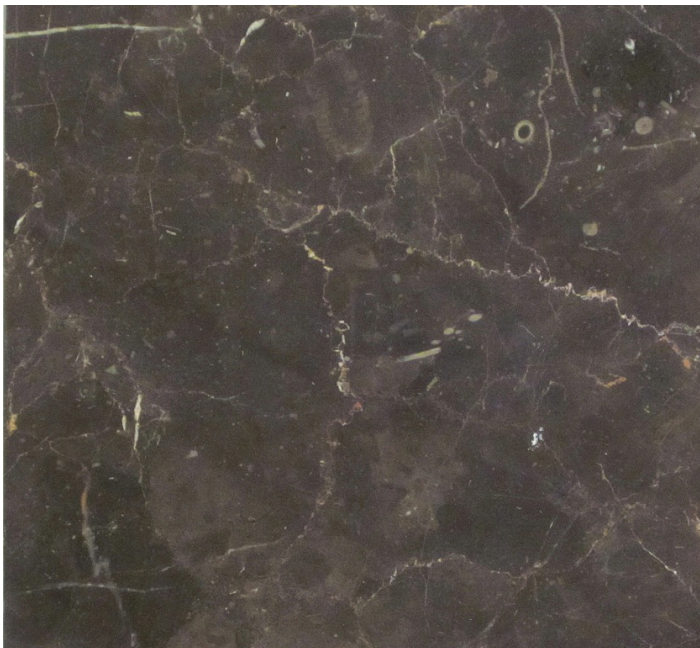

## PIETRA

---

#### FEATURES

---

**ORIGIN** Asia

**STONE** Marble

**CHARACTERISTICS** Deep, black background with clean and clear veining in white, brown, and burnt orange.

**SIZE** 3/8" (1cm), 1/2" (1.2cm), 3/4" (2cm), 1 1/4" (3cm)